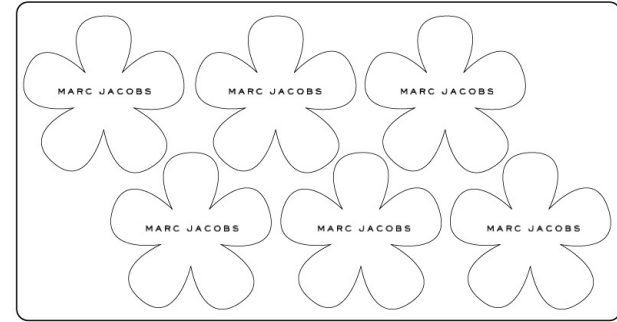

# SCENTBlotter® DELUXE Shapes in a group

# SCENTBlotter® DELUXE Dimensions of the shapes

inside of diameter 35 mm

35 x 20 mm

inside of diameter 35 mm

inside of 60 x 10 mm

inside of 60 x 10 mm

## Example: dimensions of the shape in cluster