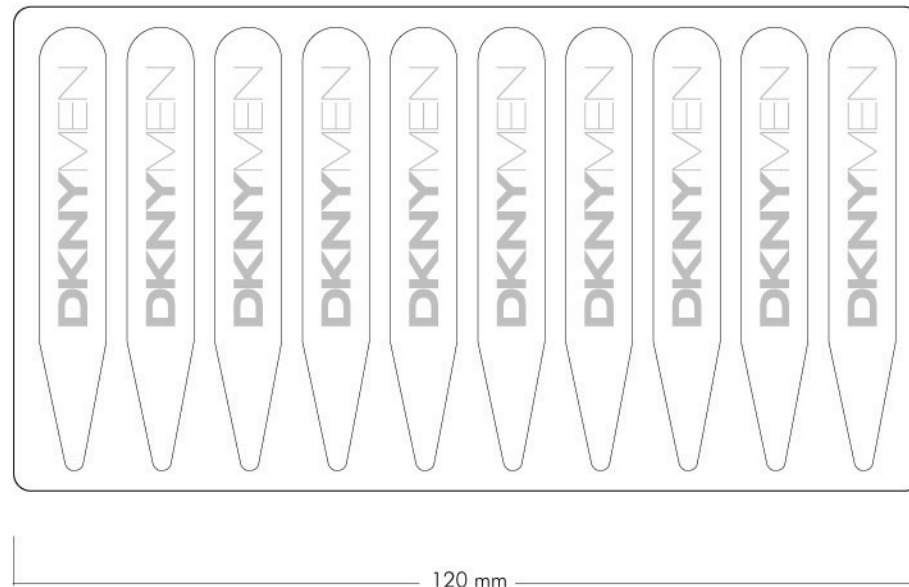

# SCENTBlotter® DELUXE Dimensions of the shapes

inside of diameter 35 mm

35 x 20 mm

inside of diameter 35 mm

inside of 60 x 10 mm

inside of 60 x 10 mm

## Example: dimensions of the shape in cluster