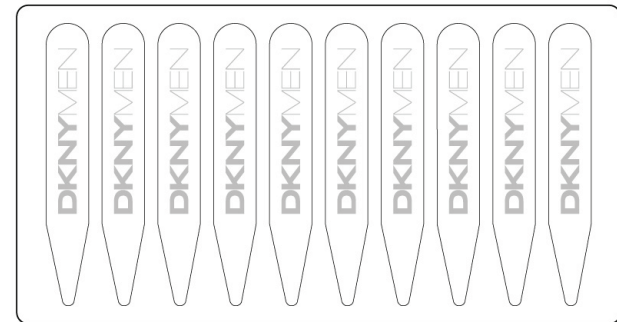

# SCENTBlotter® DELUXE Shapes in a group

# SCENTBlotter® DELUXE Dimensions of the shapes

inside of diameter 35 mm

35 x 20 mm

inside of diameter 35 mm

inside of 60 x 10 mm

inside of 60 x 10 mm

## Example: dimensions of the shape in cluster