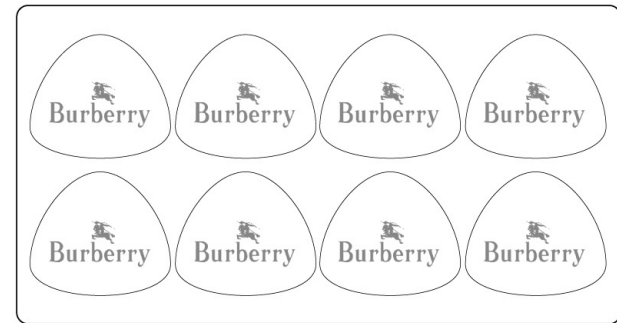

# SCENTBlotter® DELUXE Shapes in a group

# SCENTBlotter® DELUXE Dimensions of the shapes

inside of diameter 35 mm

35 x 20 mm

inside of diameter 35 mm

inside of 60 x 10 mm

inside of 60 x 10 mm

## Example: dimensions of the shape in cluster